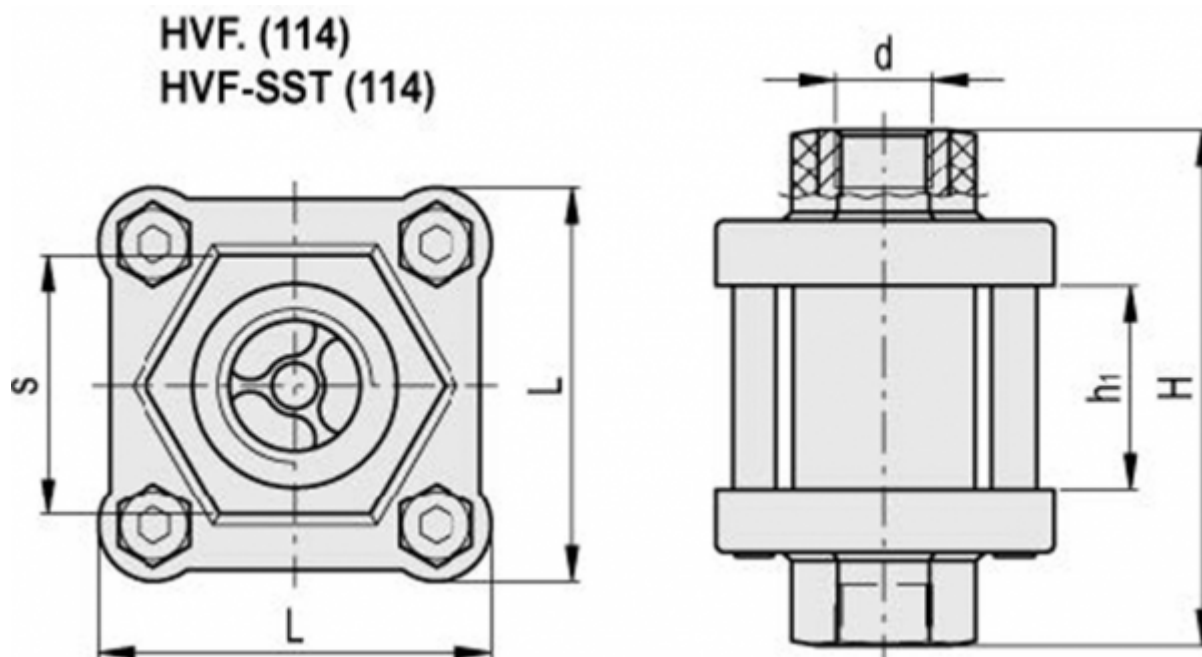

Article number: 2311111341

Description: E+G Visual flow indicators HVF.114-1

Measures

d	= 1
H	= 114
h1	= 46
L	= 70
s	= 46
Weight in (g)	= 667